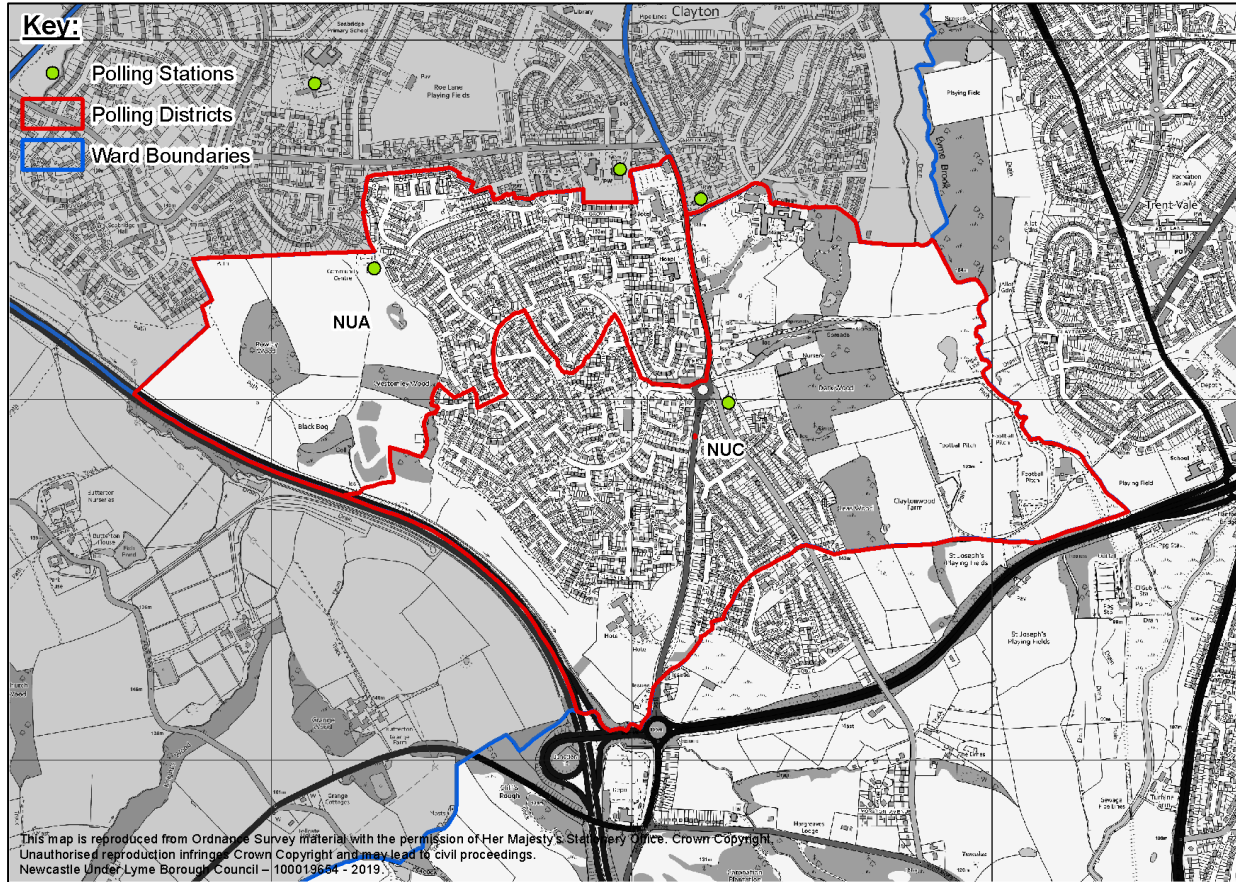

Westbury Park & Northwood Ward

Polling District	Polling Station	Electorate*	Polling Station Electorate**
NUA	Wye Road Community Centre	1553	1254
NUC	Clayton Community Centre	2455	2101

*Notes total number of registered electors in the polling district as of 1 June 2019.

**Notes number of registered electors in the district who have opted to vote at a polling station as of 1 June 2019.

Acting Returning Officer's Response

Newcastle-under-Lyme Borough Council Ward	Westbury Park & Northwood Ward
No. of Ward Councillors	2
Total No. of Polling Stations	2 (0 triple, 0 dual, 2 singles)

My proposals for polling stations and alterations to polling district boundaries are set out below.

Polling District	Polling Place	Current Polling Station	Proposed Change
NUA	Polling district	Wye Road Community Centre, Wye Road, Clayton, ST5 4AZ	No change to the polling station from the 2017/2018 polling place review.
NUC	Polling district	Clayton Community Centre, Northwood Lane, Clayton, ST5 4BN	No change to the polling station from the 2017/2018 polling place review.