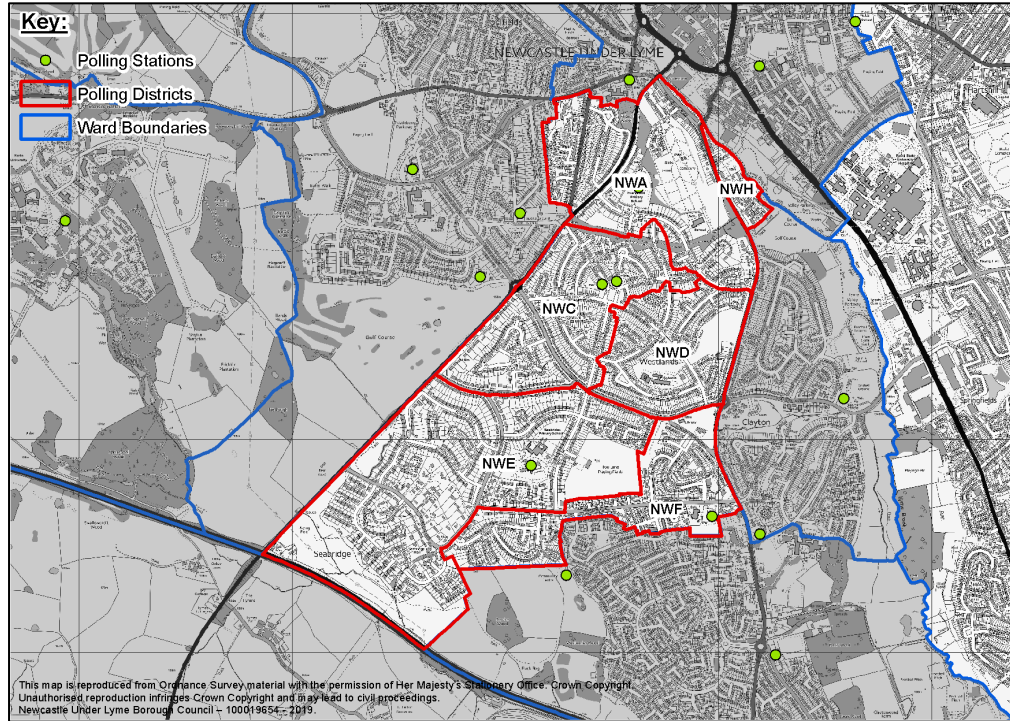

# Westlands Ward

Polling District	Polling Station	Electorate*	Polling Station Electorate**
NWA	Friarswood CP School	1120	902
NWC	St Peter's Methodist Church Hall	1414	1196
NWD	St Andrew's Church Hall	1058	895
NWE	Roe Lane Playing Fields	1472	1134
NWF	Our Lady & St Werburgh's R C Church Hall	1218	1006
NWH	Friarswood CP School	235	205

\*Notes total number of registered electors in the polling district as of 1 June 2019.

\*\*Notes number of registered electors in the district who have opted to vote at a polling station as of 1 June 2019.